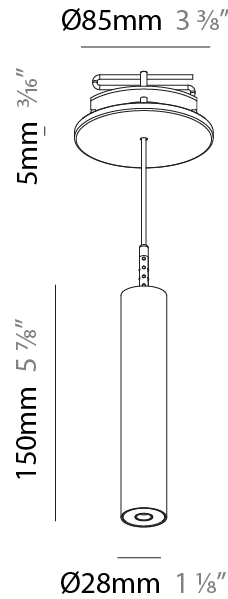

PROJECT
TYPE
SPECIFIER
QUANTITY
DATE

HANGOVER PLUG MONOPOINT RECESSED CANOPY SUSPENSION

A30839-

base number	Color Temperature	Finishes (Diamond)	Finishes (Triangle)	Finishes (Circle)	Lens Options	Cable Options
-------------	-------------------	--------------------	---------------------	-------------------	--------------	---------------

Shape: Cylinder
 Diameter (mm): 28
 Diameter (in): 1 1/8
 Height (mm): 150
 Height (in): 5 7/8
 Max. Overall Height (mm): 2150
 Max. Overall Height (in): 84 3/8
 Min. Recessing Depth (mm): 75
 Min. Recessing Depth (in): 2 15/16
 Light Distribution: Downlight
 Weight (kg): 0.274
 Weight (lbs): 0.60
 Fixture Finish: SSR / BKV / CWI / CRY / HAB / UFT / ITA / RUA / FTG / MYG / LOD / PUS / FRO / FUP / KIA / POP / BLS / SPG / MEY / GOH / GUM / CHC / COM / ABZ / JAG / OBR / MOS / ROR
 Fixture Material: Aluminum
 Cable Details: 2000mm or 4000mm Black Cable
 Cut-out Measurements: 68mm / 2 11/16"

OPTICAL

Optic°: 24 / 32 / 34 / 55 / 58

RATINGS AND CERTIFICATIONS

Certified By: Certified for North American Standards
 IP rating: IP20

HANGOVER PLUG MONOPOINT RECESSED CANOPY SUSPENSION

A30839-

PROJECT _____

Shape: Cylinder
 Diameter (mm): 28
 Diameter (in): 1 1/8
 Height (mm): 300
 Height (in): 11 13/16
 Max. Overall Height (mm): 2300
 Max. Overall Height (in): 90 3/16
 Min. Recessing Depth (mm): 75
 Min. Recessing Depth (in): 2 15/16
 Light Distribution: Downlight
 Weight (kg): 0.389
 Weight (lbs): 0.856
 Fixture Finish: SSR / BKV / CWI / CRY / HAB / UFT / ITA / RUA / FTG / MYG / LOD / PUS / FRO / FUP / KIA / POP / BLS / SPG / MEY / GOH / GUM / CHC / COM / ABZ / JAG / OBR / MOS / ROR
 Fixture Material: Aluminum
 Cable Details: 2000mm or 4000mm Black Cable
 Cut-out Measurements: 68mm / 2 11/16"